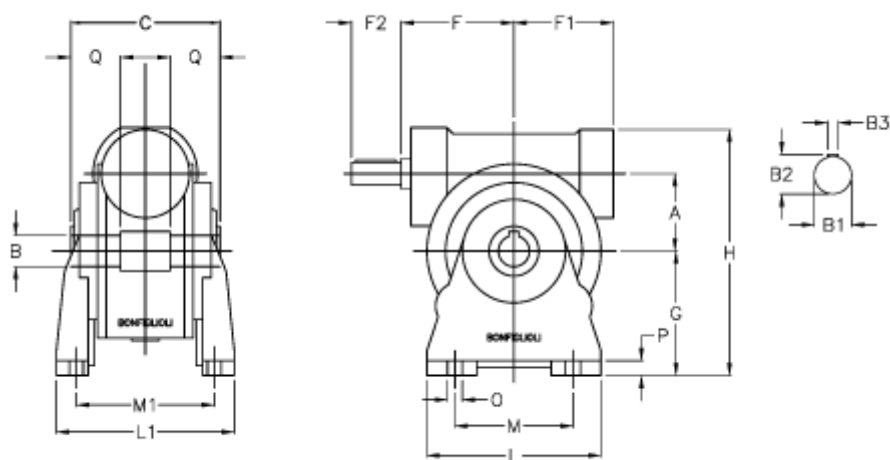

Article number: 3901130030100

Description: Worm gear with solid input shaft
VF 130N-30-HS

Measures

a	= 130.0	F1	= 154	P	= 18
B	= 45	g	= 195	Q	= 52.5
B1 E7	= 30	H	= 390		
B2	= 33.0	L	= 310		
B3 H9	= 8	L1	= 245		
C	= 165	m	= 220		
Description	= VF 130A-xx-HS	M1	= 191.0		
F	= 160.0	O	= 16.0		